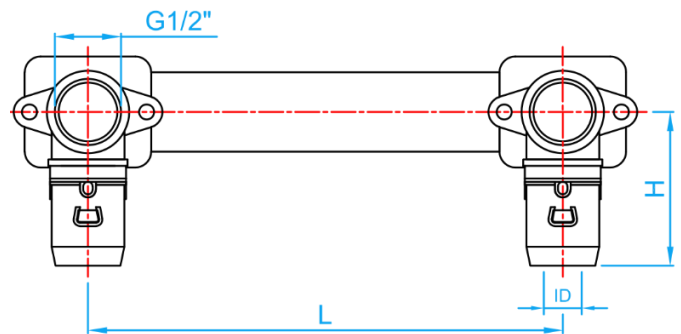

PEX PIPES AND FITTINGS

COMPLY WITH BS EN ISO 21003-1:2008
 BS EN ISO 21003-3:2008
 SS 375:2015

F6 PUSH-FIT PEX ASSEMBLY DOUBLE FLANGE ELBOW

SIDE VIEW

DIMENSIONS

SKU	SIZE (mmxinch)	ID (mm)	L (mm)	H (mm)	WEIGHT (kg)	PCS/CTN
PEXF6FE016S	16X1/2"	11.8	150	49.5	0.223	16
PEXF6FE02016S *	20X1/2"	15.8	150	51.0	-	-